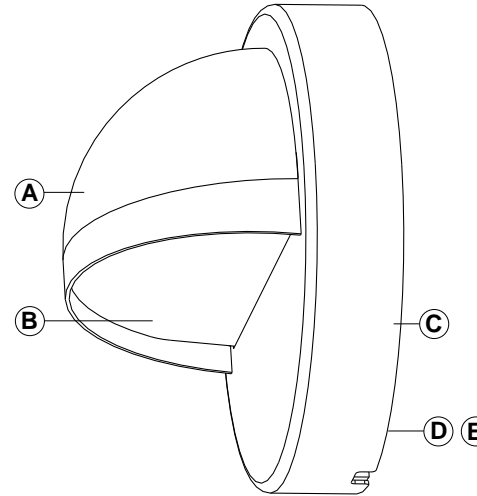

3000 Kelvin

Instant full light

Flux > 80% after 6000h

10.000 Hours

Power factor > 0,5

CRI > 65

SMD LED unit 3x  
12V 1W GU5.3  
warm white  
Art. nr.1167101

- A - SS-AC315
- B - Glass-PL411
- C - Inner cup-PL413
- D - Screw-SM106
- E - Rubber-RB074