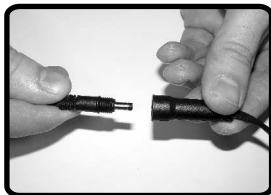

choose number of tubes. (max. 4)
Art.201-04823-B130