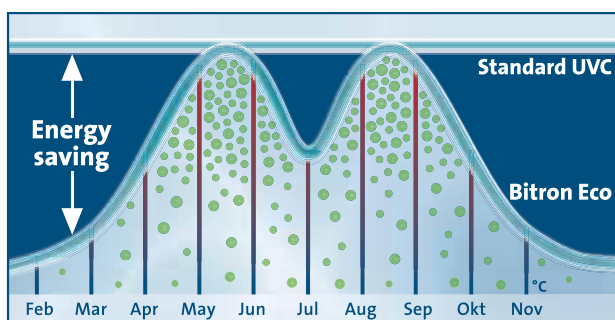

Automatic cleaning rotor The automatic cleaning rotor is continuously guided around the quartz glass tube by the water flow and prevents debris from settling.	Closure technology The quick release closure now allows direct access to the bulb without dismantling the quartz glass. Replacement of the UVC bulb just takes a few minutes.	Automatic bypass regulation The integrated bypass membrane regulates water distribution automatically based on the water flow and adapts itself to changing conditions, such as the Seasonal Flow Control system, for example.	Automatic control unit It not only shows the actual status of your bulb and the water temperature, it also allows adaptation of capacity depending on the requirement + UVC lifetime counter.

The new UVC clarifier Bitron Eco reduces energy cost thanks to its Eco control system. It adjusts the Bitron Eco's capacity to the seasonal requirement and therefore enables maximum energy efficiency with a savings potential of up to 50%*.

*Opposite devices in continuous operation. Bitron Eco 240 at 305 days of operation in EcoMode 50% and Central European temperature profile. With a different combination, savings are possibly lower. CO² calculation: www.iwr.de

Accessories (must be ordered separately)

	Connection elbow 2' / 90° Bitron • For Bitron C 36 W – 110 W and Bitron Eco
Connection elbow 2' / 90° Bitron 50540	

	Bitron Eco 120 W	Bitron Eco 180 W	Bitron Eco 240 W
Dimensions (L x W x H) [mm]	725 x 227 x 248		
Rated voltage	220–240 V / 50/60 Hz		
Power consumption [W]	120	180	240
Power cable length [m]	5.00		
Net weight [kg]	7.75	8.25	8.45
UVC power [W]	120	180	240
Temperature display	Digital		
UVC operating hours meter [h]	12000		
Bypass control	Automatic		
Number of inlets [EA]	1		
Connections, inlet [mm]	38 / 50		
Connections, inlet	1½", 2"		
Number of outlets [EA]	1		
Connections, outlet [mm]	38 / 50		
Connections, outlet	1½", 2"		
Max. flow rate [l/h]	50000		
Max. operating pressure [bar]	1.00		
Suitable for ponds up to max. [m³]	120.0	180.0	240.0
Suitable for ponds with fish stock [m³]	60.0	90.0	120.0
Suitable for ponds with koi*1 [m³]	30.0	45.0	60.0
Connection to	ProfiClear, BioTec 30, BioTec ScreenMatic² 140000		
Other	LED function check		
Order no.	56769	56405	56410