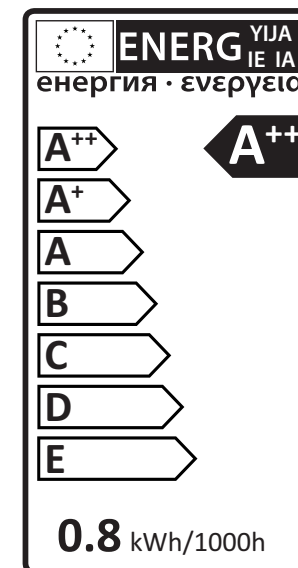

# Olympia

3074061

2 Watt	On/Off 10.000	Failure < 5% after 1000h
47 Lumen	Non dimmable	Failure < 10% after 6000h
6000 Kelvin	Instant full light	Flux > 80% after 6000h
20.000 Hours	Power factor > 0,5	CRI > 65